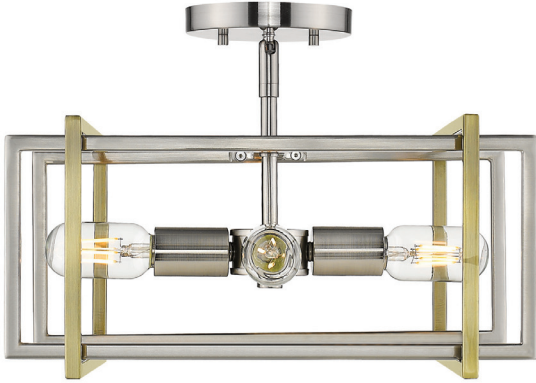

TRIBECA

6070-SF PW-AB

UPC: 844375066588

Semi-Flush

Tribeca is a contemporary, geometric series of customizable layered boxes. These striking open-cage fixtures bring sophisticated style to a space. Offered in a variety of finish options and silhouettes, including two-tone combinations, this clean transitional design pairs well with modern fashions. This 4-light semi-flush creates a stylish focal point.

Fixture Finish:	Pewter	
Glass/Shade Finish:	Aged Brass Accents	
Materials:	Steel	
Fixture Width:	15.5"	39.37cm
Fixture Height:	11.25"	28.575cm
Fixture Extension	15.5"	
Glass Diameter:		
Glass Height:		
Canopy/Backplate:	5.125"Dia x 0.75"E	13.02cmDia x 1.905cmE
Chain:	NA	NA
Rod:	NA	NA
Wire:	10'	3.048m
Bulb Type:	Incandescent, Type A	
Wattage:	4 x 60W(M)	
Voltage:	120	
Install Position:		
Approved Location:	Damp Location	

Sloped Ceiling:	No
ADA:	No
Close-to-ceiling:	Yes
Bulbs Included:	No
Dimmable:	Yes

- Available in matte black or pewter with matte black, aged brass, and pewter accents
- Low-profile design
- May be mounted close-to-ceiling